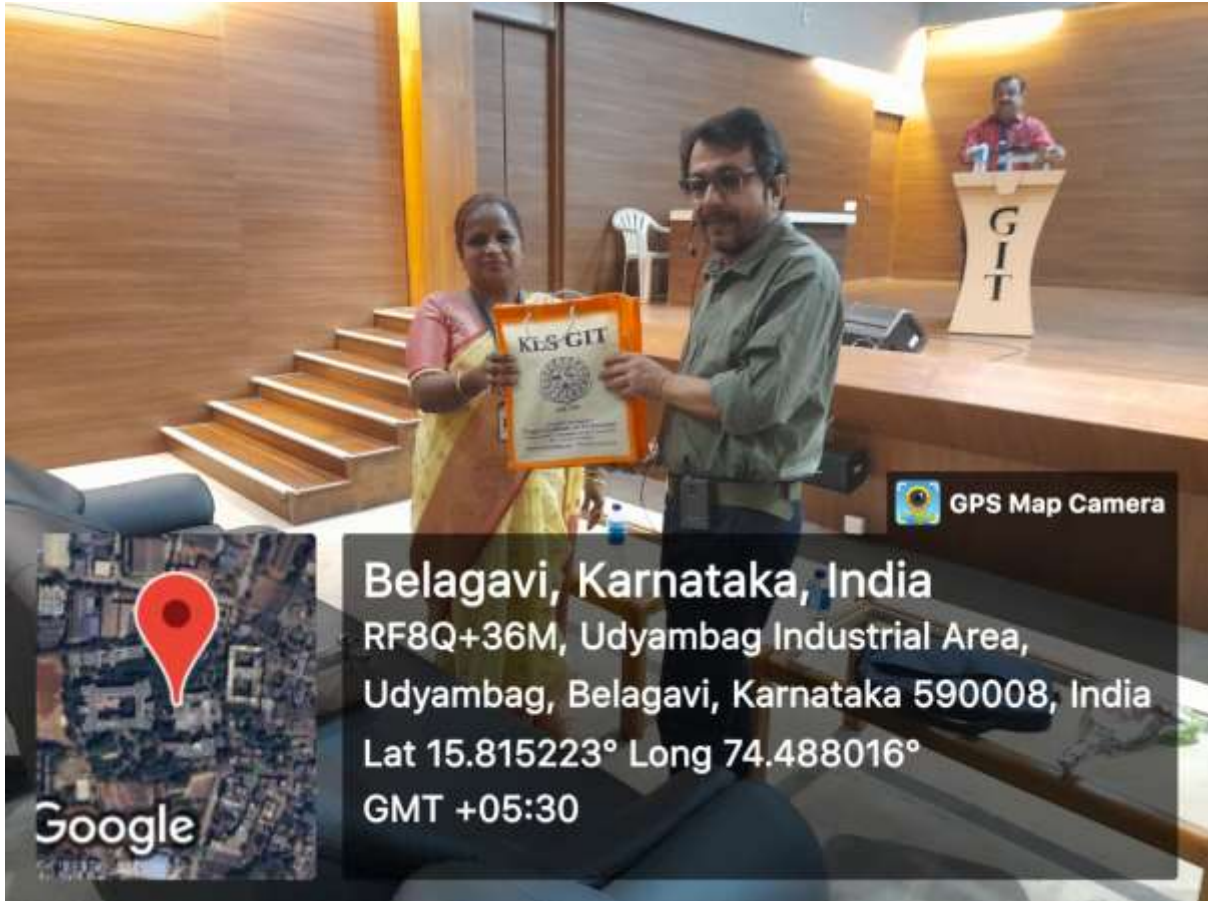

Session 2: SD-WAN (software-defined wide area network),
Session 3: Software Engineering Principles in Industry,
Session 4: Inter-Personal Skill,
Session 5: Research Avenues in Post Quantum Cryptography